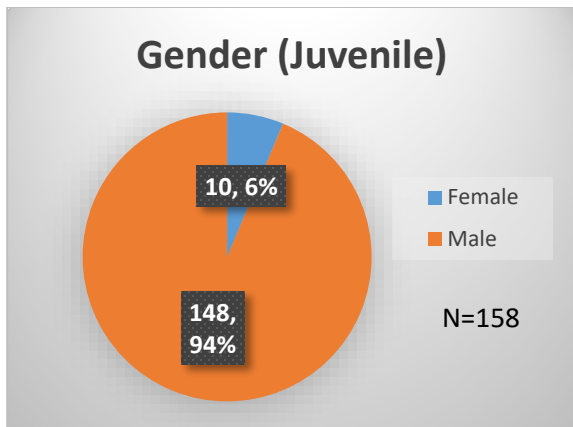

Daily Data Dashboard – November 9, 2022

Demographics for JTDC Population

Wednesday Morning Midnight Count

Total # of probation Involved youth¹: 1,001

¹ Probation Active: Any youth who is pending sentencing with an active social history, has been formally placed on probation or supervision with Cook County Juvenile Probation on the date of the report.

*Age, Gender and Race for Criminal Court population (N=2) is not represented in this report.

Data sources: cFive Supervisor – Probation Population and RMIS – JTDC Population

Daily Data Dashboard – November 9, 2022
Demographics for JTDC Population
Wednesday Morning Midnight Count