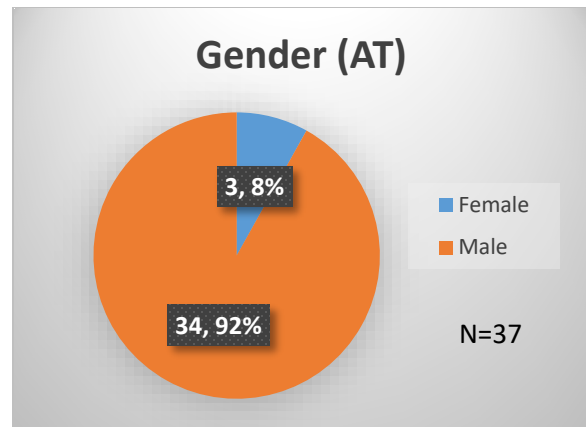

Daily Data Dashboard – November 9, 2022

Demographics for JTDC Population

Wednesday Morning Midnight Count

Total # of probation Involved youth¹: 1,001

¹ Probation Active: Any youth who is pending sentencing with an active social history, has been formally placed on probation or supervision with Cook County Juvenile Probation on the date of the report.

*Age, Gender and Race for Criminal Court population (N=2) is not represented in this report.

Data sources: cFive Supervisor – Probation Population and RMIS – JTDC Population

Daily Data Dashboard – November 9, 2022
Demographics for JTDC Population
Wednesday Morning Midnight Count