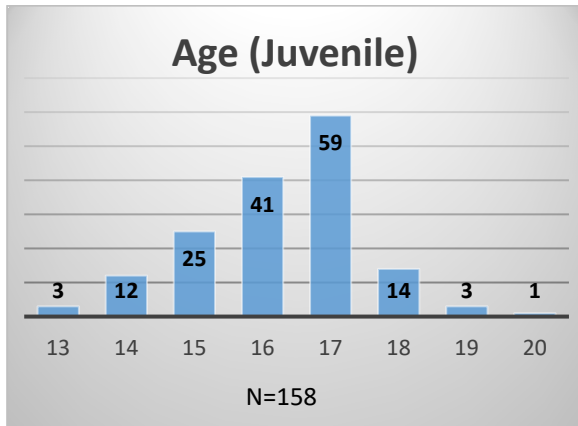

Daily Data Dashboard – November 9, 2022

Demographics for JTDC Population

Wednesday Morning Midnight Count

Total # of probation Involved youth¹: 1,001

¹ Probation Active: Any youth who is pending sentencing with an active social history, has been formally placed on probation or supervision with Cook County Juvenile Probation on the date of the report.

*Age, Gender and Race for Criminal Court population (N=2) is not represented in this report.

Data sources: cFive Supervisor – Probation Population and RMIS – JTDC Population

Daily Data Dashboard – November 9, 2022
Demographics for JTDC Population
Wednesday Morning Midnight Count