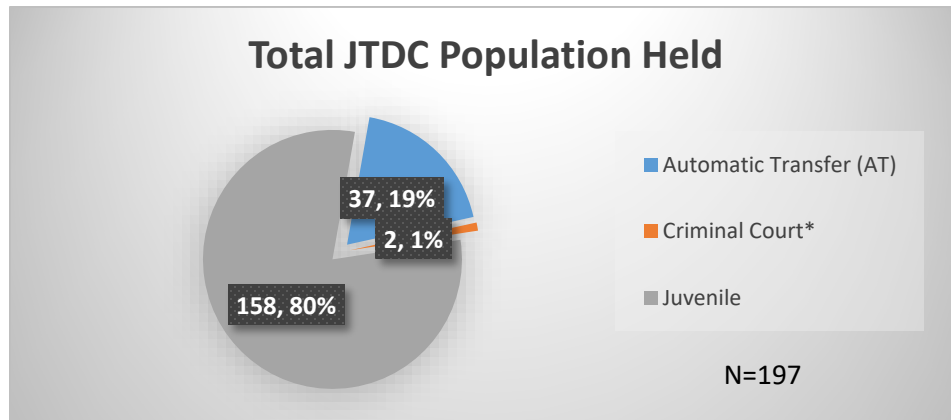

Daily Data Dashboard – November 9, 2022

Demographics for JTDC Population

Wednesday Morning Midnight Count

Total # of probation Involved youth¹: 1,001

¹ Probation Active: Any youth who is pending sentencing with an active social history, has been formally placed on probation or supervision with Cook County Juvenile Probation on the date of the report.

*Age, Gender and Race for Criminal Court population (N=2) is not represented in this report.

Data sources: cFive Supervisor – Probation Population and RMIS – JTDC Population

Daily Data Dashboard – November 9, 2022
Demographics for JTDC Population
Wednesday Morning Midnight Count