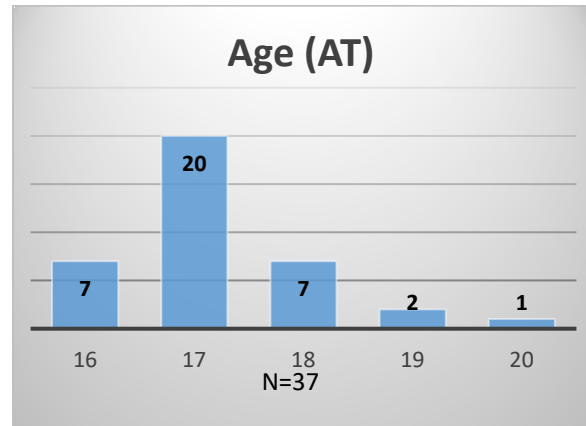

Daily Data Dashboard – November 9, 2022

Demographics for JTDC Population

Wednesday Morning Midnight Count

Total # of probation Involved youth¹: 1,001

¹ Probation Active: Any youth who is pending sentencing with an active social history, has been formally placed on probation or supervision with Cook County Juvenile Probation on the date of the report.

*Age, Gender and Race for Criminal Court population (N=2) is not represented in this report.

Data sources: cFive Supervisor – Probation Population and RMIS – JTDC Population

Daily Data Dashboard – November 9, 2022
Demographics for JTDC Population
Wednesday Morning Midnight Count